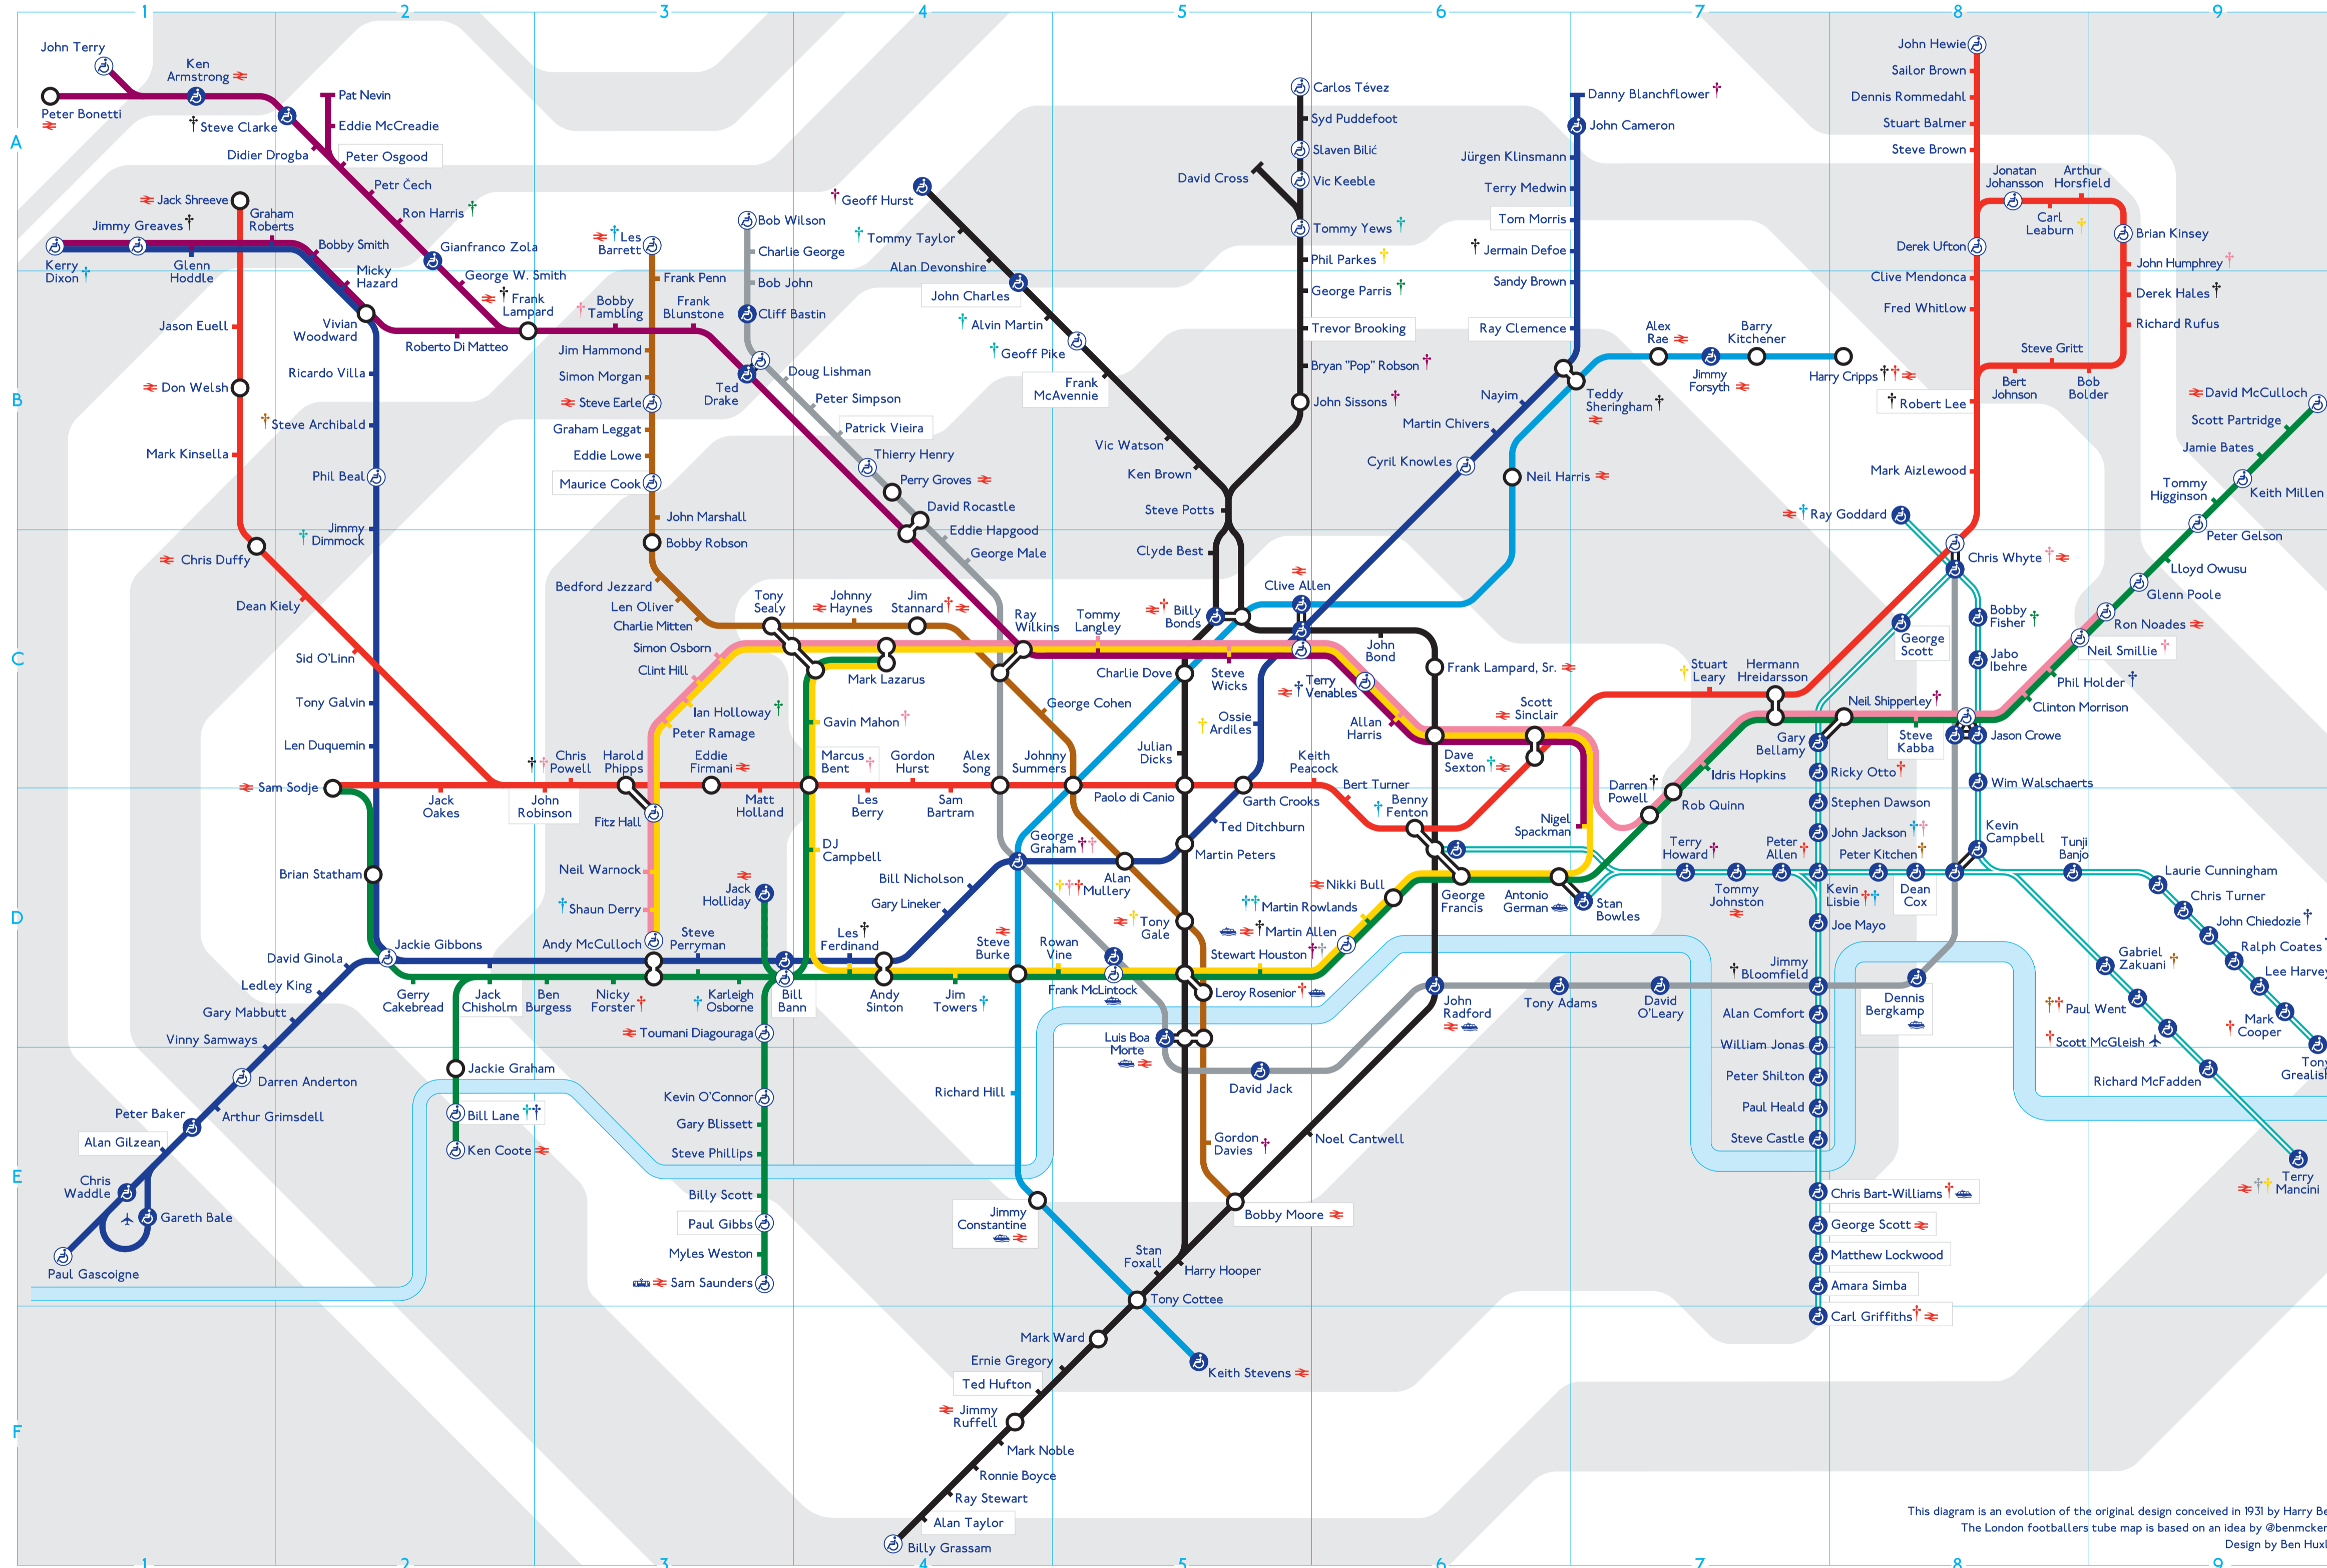

# London footballers tube map

### Check before you travel

- Ray Wilkins: No links to the Arsenal Line
- Andy McCulloch: No links to the Tottenham Line
- Allan Harris: No links to the Crystal Palace Line

### Additional stops

- † Connections with the Arsenal Line
- ‡ Connections with the Brentford Line
- ‡ Connections with the Charlton Line
- † Connections with the Chelsea Line
- † Connections with the Crystal Palace Line
- † Connections with the Fulham Line
- † Connections with the Millwall Line
- † Connections with the Orient Line
- † Connections with the QPR Line
- † Connections with the Tottenham Line
- † Connections with the West Ham Line

### Key to lines

- Arsenal
- Brentford
- Charlton
- Chelsea
- Crystal Palace
- Fulham
- Millwall
- Orient
- QPR
- Tottenham
- West Ham

@matchstory

www.matchstory.co.uk

This diagram is an evolution of the original design conceived in 1931 by Harry Beck. The London footballers tube map is based on an idea by @benmckenna. Design by Ben Huxley